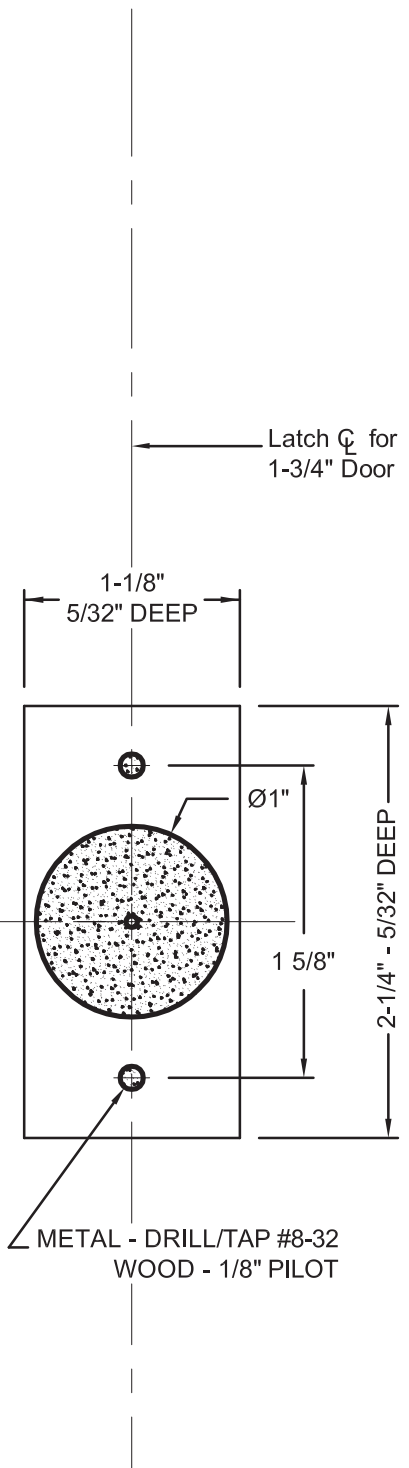

Tellcard Systems
 144 Newport Rd
 Leola, PA 17540
 855-200-2611
 www.tellcardsys.com

Installation Template for EGT Cylindrical Lever Locksets

THIS SIDE OF TEMPLATE FOR INSIDE OF LH/LHR DOORS

88302 REV0

THIS SIDE OF TEMPLATE FOR INSIDE OF RH/RHR DOORS

88302 REV0

Tellcard Systems
 144 Newport Rd
 Leola, PA 17540
 855-200-2611
 www.tellcardsys.com

**Installation
 Template for
 EGT Cylindrical
 Lever Locksets**

- 2 1/4" DOOR
- 2" DOOR
- 1-3/4" DOOR