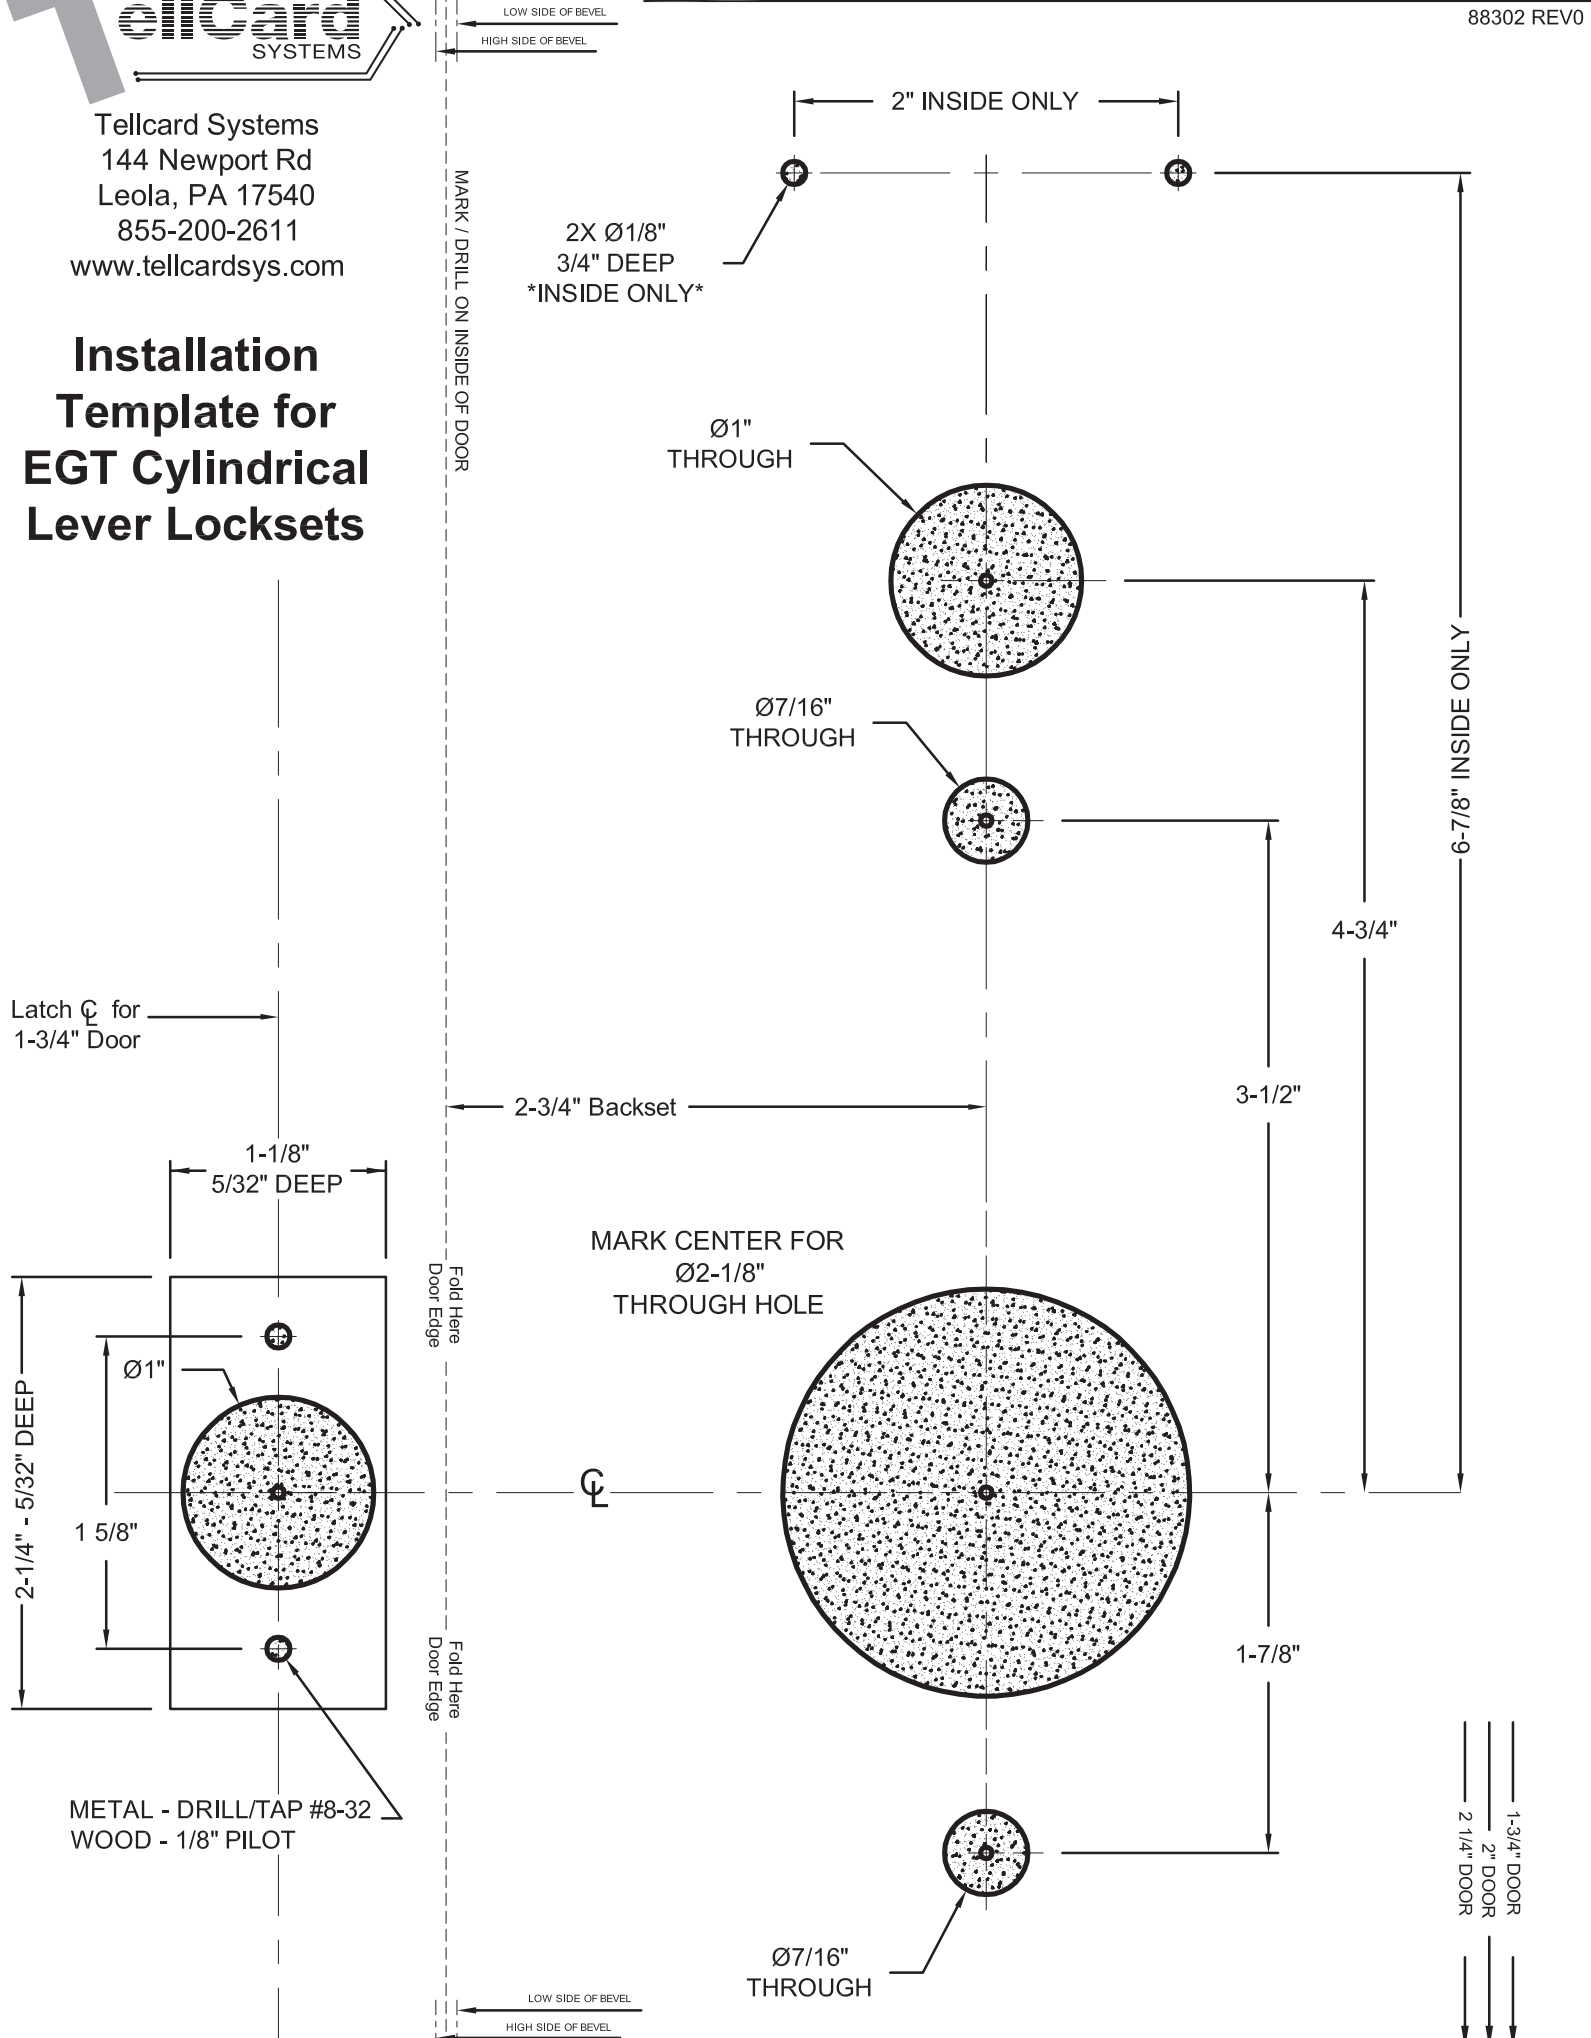

Tellcard Systems
 144 Newport Rd
 Leola, PA 17540
 855-200-2611
 www.tellcardsys.com

Installation Template for EGT Cylindrical Lever Locksets

THIS SIDE OF TEMPLATE FOR INSIDE OF LH/LHR DOORS

88302 REV0

THIS SIDE OF TEMPLATE FOR INSIDE OF RH/RHR DOORS

88302 REV0

Tellcard Systems
 144 Newport Rd
 Leola, PA 17540
 855-200-2611
 www.tellcardsys.com

**Installation
 Template for
 EGT Cylindrical
 Lever Locksets**

- 2 1/4" DOOR
- 2" DOOR
- 1-3/4" DOOR