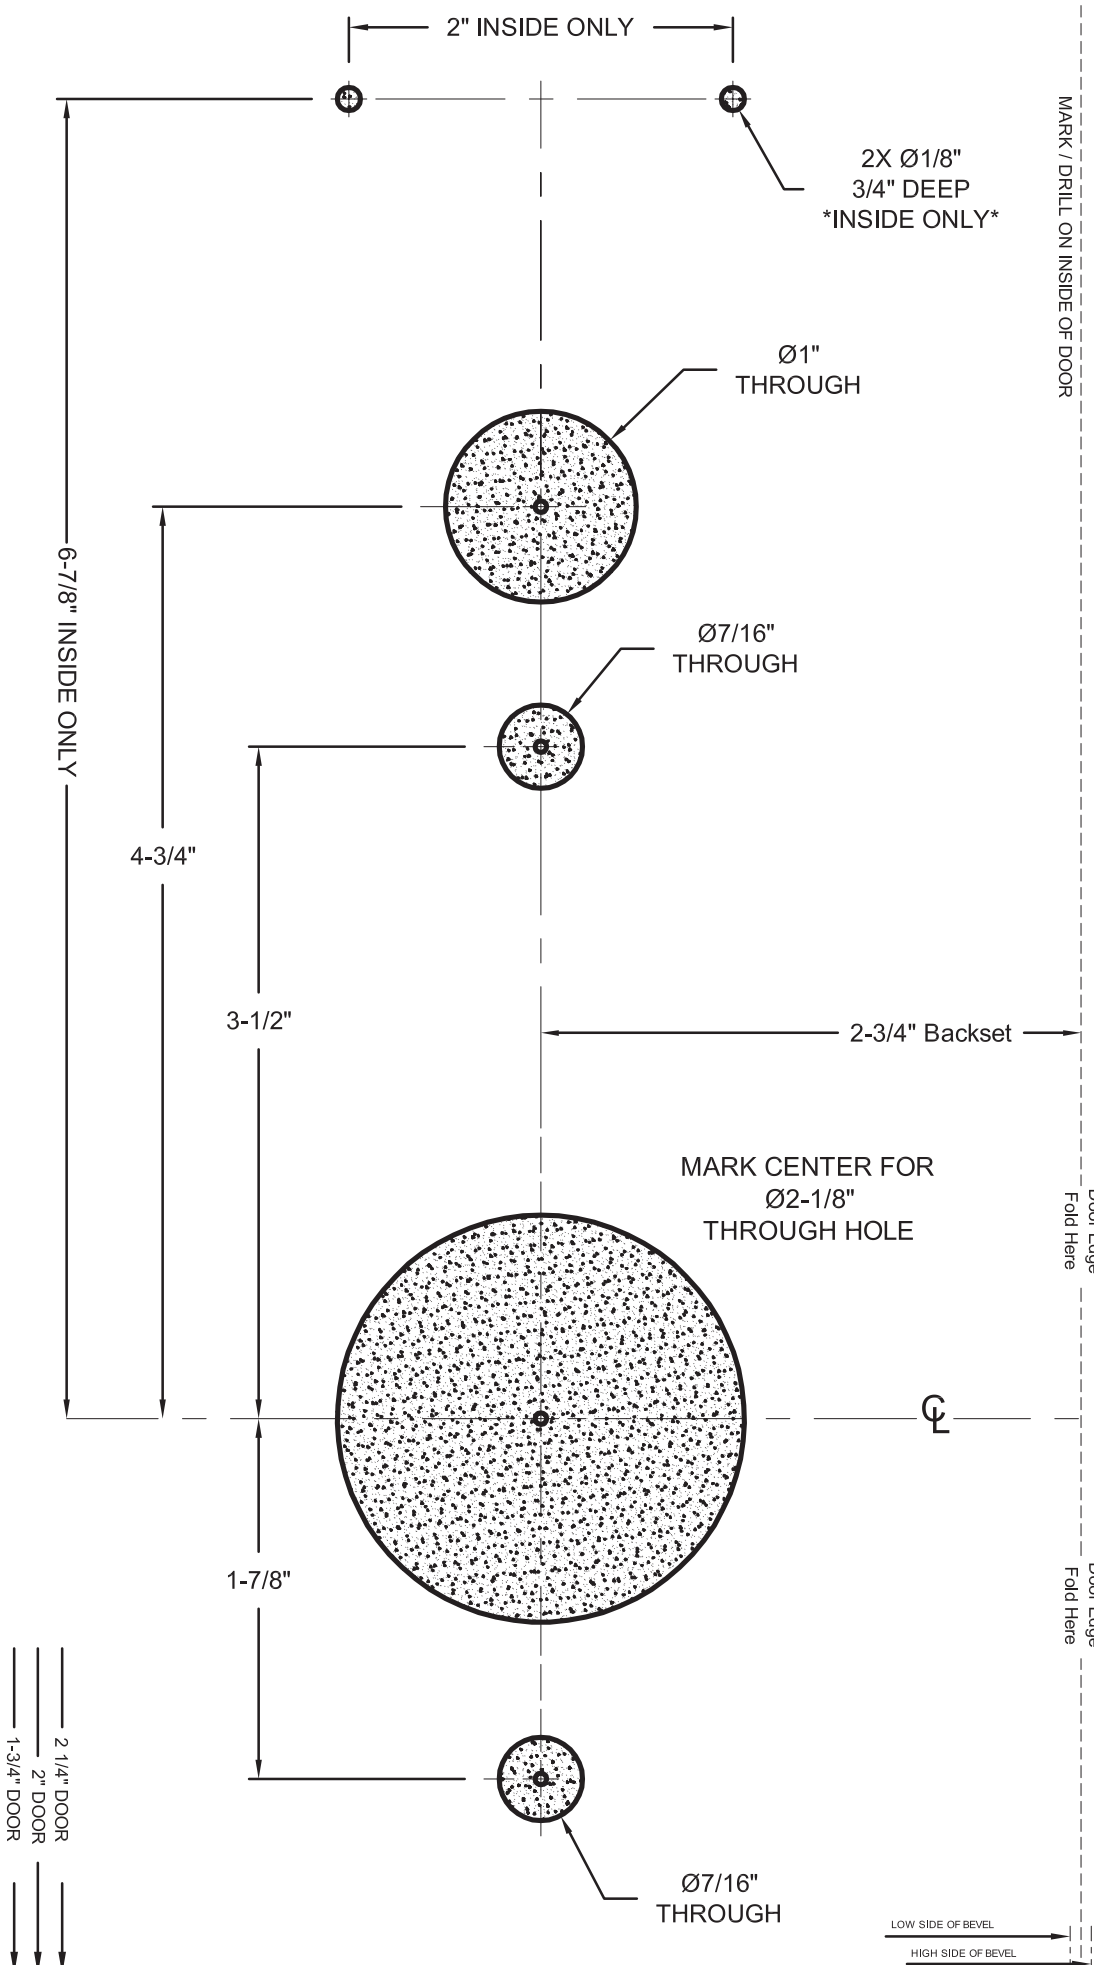

Tellcard Systems
 144 Newport Rd
 Leola, PA 17540
 855-200-2611
 www.tellcardsys.com

Installation Template for EGT Cylindrical Lever Locksets

THIS SIDE OF TEMPLATE FOR INSIDE OF LH/LHR DOORS

88302 REV0

THIS SIDE OF TEMPLATE FOR INSIDE OF RH/RHR DOORS

88302 REV0

Tellcard Systems
 144 Newport Rd
 Leola, PA 17540
 855-200-2611
 www.tellcardsys.com

**Installation
 Template for
 EGT Cylindrical
 Lever Locksets**

- 2 1/4" DOOR
- 2" DOOR
- 1-3/4" DOOR